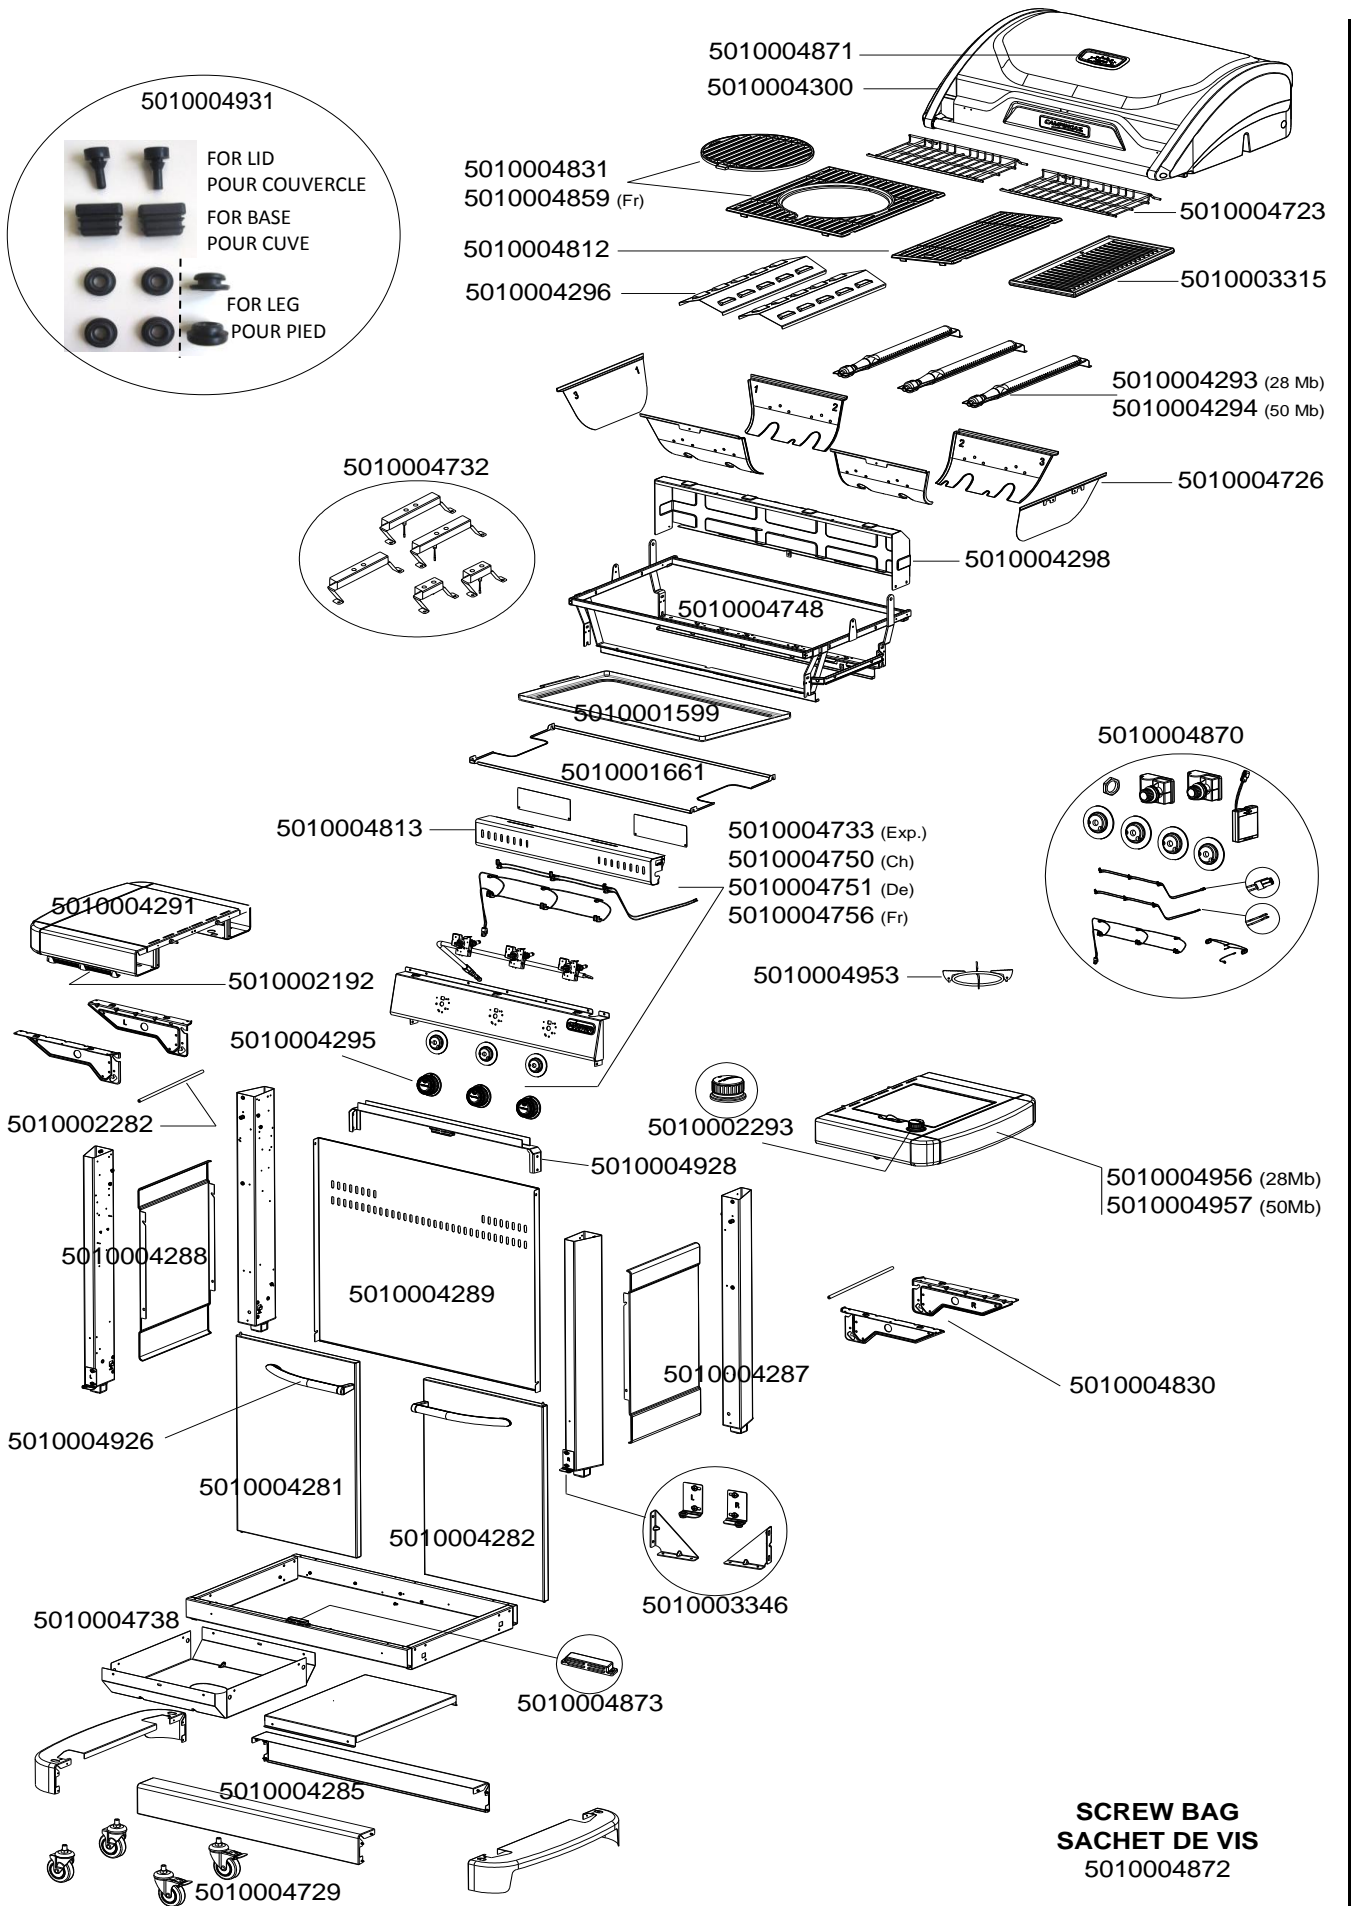

BARBECUE : MASTER 3 SERIES CLASSIC (MOD. 2017)

BARBECUE : MASTER 3 SERIES CLASSIC (MOD. 2017)